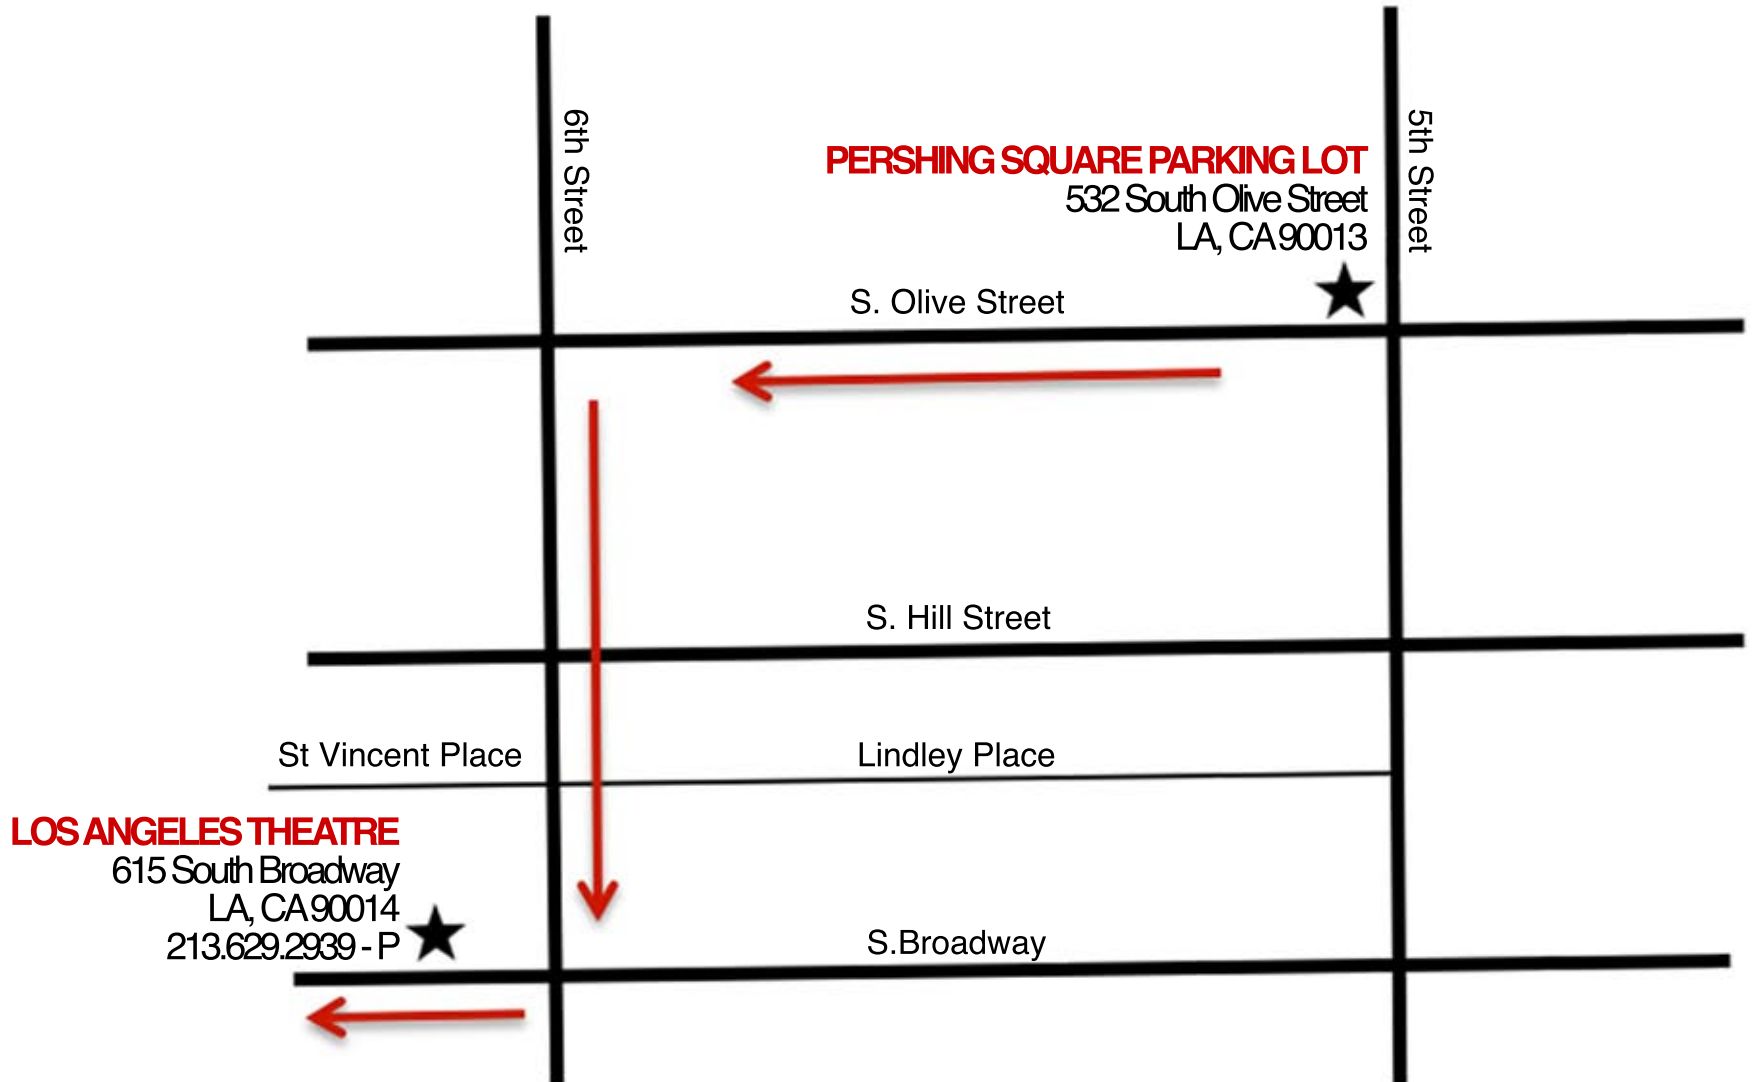

Walking directions from Pershing Square parking to the Los Angeles Theatre

Head WEST on S.Olive Street towards 6th Street
Make a LEFT at 6th Street
Make a RIGHT at South Broadway
The Los Angeles Theatre will be on your RIGHT hand side

Map is not to scale